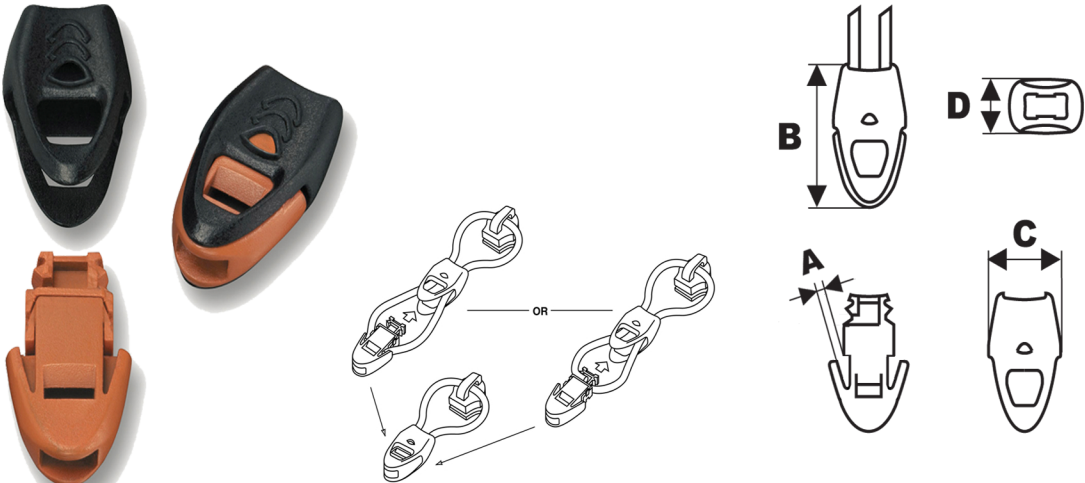

# AeroWave

The AeroWave zipper pull design incorporates a whistle and is designed for use in zipperpull applications using 3mm cord.

	Material	Color	A	B	C	D
AeroWave Body						
864-6000	A	B		34.0	19.1	12.8
AeroWave Latch						
864-6010	A	B, O, G	2.7			